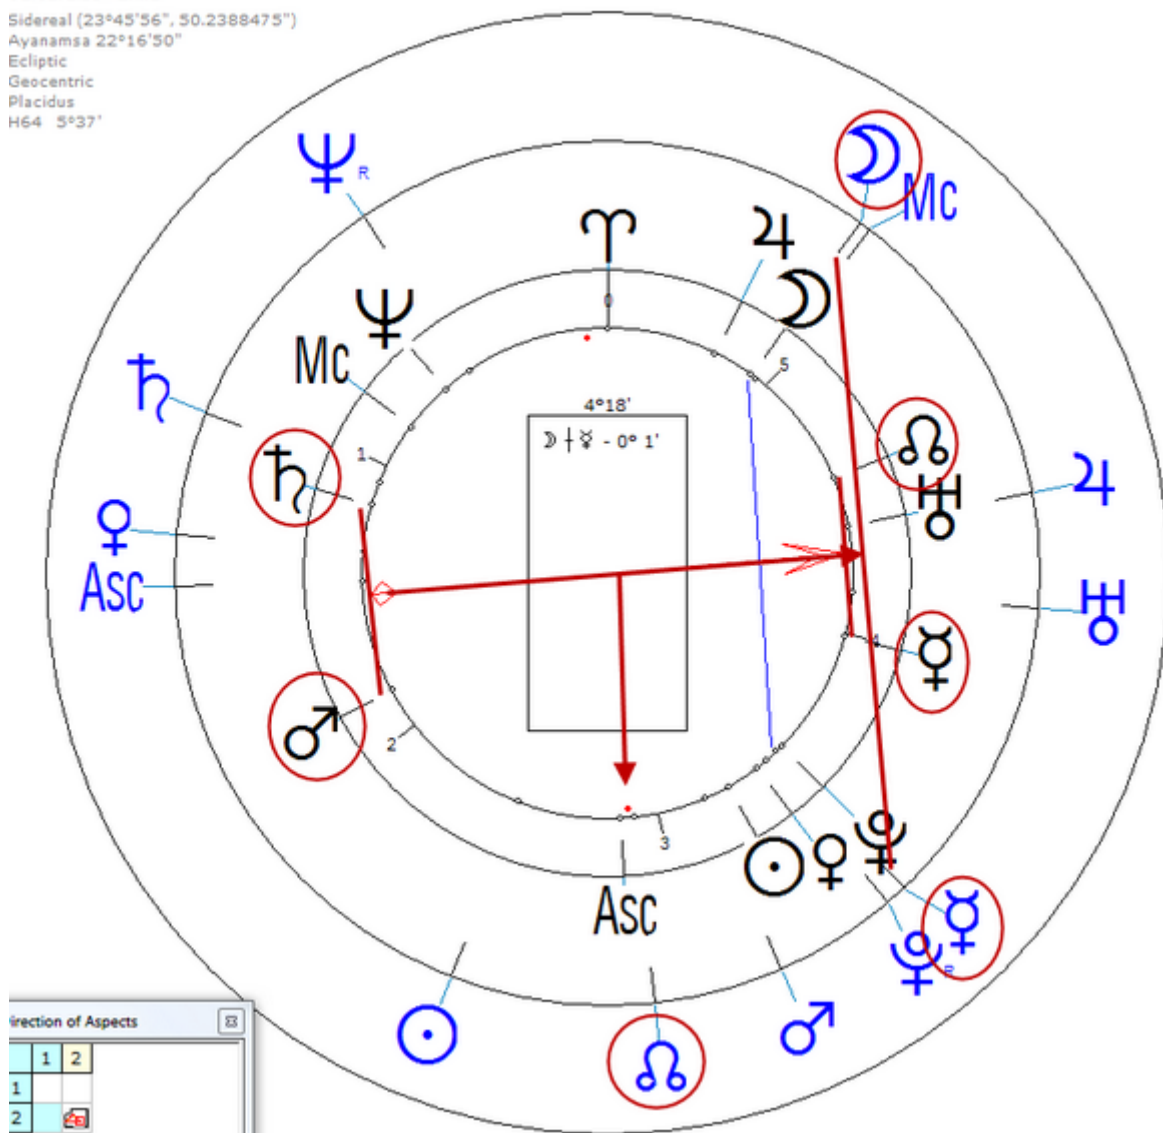

Wilms Montt, Teresa

8 September 1893 at 11:10 (= 11:10 AM)Valparaíso, Chile, 33s02, 71w38

Chilean writer, poet.

<https://www.astro.com/astro-databank/Wilms_Montt,_Teresa>

Death by Suicide 24 December 1921 in Paris.

Lunar Return (Harmonic 64)

Lunar ☾/☿ = Lunar ♁ = ☿_n/♁_n = ♂_n/♃_n

Wilms Montt, Teresa

8 September 1893 Fri 11:10 (GMT-4:42:39) 33s02 71w38
Valparaiso, Chile

Sidereal (23°45'56", 50.2388475")
Ayanamsa 22°16'50"
Ecliptic
Geocentric
Placidus
H64 5°37'